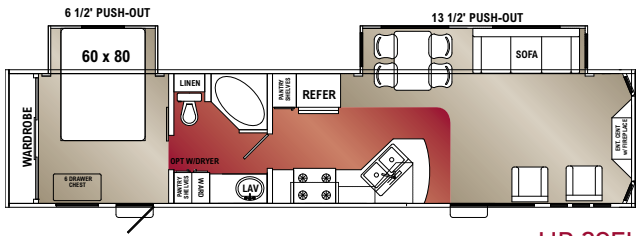

Park Model Homes

learn more at hylinetrailers.com

■ Tile ■ Carpet

HP 39FL