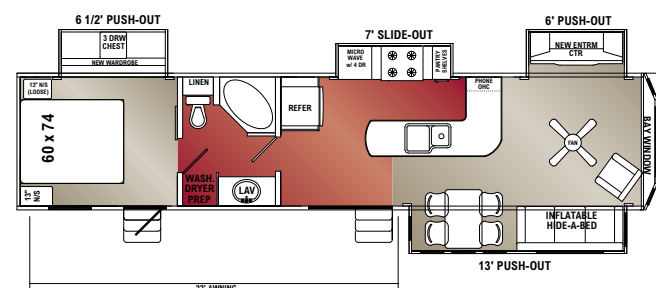

HP 42IK

Standard Specifications

CONSTRUCTION

Heavy Duty Chassis Frame
5/8" Tongue & Groove Plywood Floor
16" Certified Truss Rafters
2" x 3" x 90" Sidelwalls @ 16 O.C.
Thermo- Pane vinyl Windows
Fire Extinguisher
30" Rear Door w/ Dead Bolt
GFI Protected Receptacles (Kitc. & Bath)
Water Line Shut-Offs
Bowed Front End
Flush Floor Slide-Outs
Detachable Hitch
Aluminum Floor Ducts
Triple 3 Siding
Hurricane Tie-Down Straps
R-7 Insulation Roof Floors & Sidelwalls
50 amp Service w/ Power Cord
16 Gal. Electric Water Heater
GFI Protected Outside Receptacles
Water Heater Bypass
Push Out slide Rooms
Sealed Plywood @ Entry Doors
Smooth Belly for Slide-Outs
2" x 4" Floor Joist
Thermo-Pane Patio Door
Smoke Detector
40,000 BTU Furnace
W /H Lighted Switch
Exterior Patio Light
3 Axles
Aluminum Floor Duct
6 Panel Interior Doors

LIVING ROOM

Raised Style Cabinet Doors
Curtain Package w/Pull Shades
Entertainment Center
Carpet w/ Upgrade Carpet Pad

1- TV Jack Entertainment Center
1-Phone Jack
Wainscot w/ Chair Rail
Hide-a-Bed
Swivel Glider Rocker
Light Package

KITCHEN

18 cu. ft. Refrigerator
Residential Linoleum Flooring
Countertop w/ Backsplash
Bone Composite Sink
30" Spacesaver Microwave
Solid Wood Dinette Table w/ 2 Chairs
Metal Drawer Guides w/ Rollers
Stile Built Cab. Fronts w/ Solid Wood Doors and Drawer Fronts
30" Gas Range
Adjustable Shelves
Valances w/ Pull Shade

BATHROOM

Residential Linoleum Flooring
Raised Style Cabinet Doors
1 pc. Fiberglass Tub
Oval Sink
Medicine Cabinet w/ Mirror
Residential Toilet
Power Vent
Valances w/Pull Shade

BEDROOM

60" x 74" Bed, Box
Valances w/ Pull Shades
Raised Style Cabinet Doors
Carpet w/ Upgrade Carpet Pad
Mirrored Wardrobe (W/A)
Bedspread w/ Shams
1-TV Jack

W/A = Where Applicable

Options

Rubber Roof **OR** Peaked Roof
Upgrade Insulation
Extra Exterior Recepts
Ceiling Fan with Light Kit
Marine Stool w/ 40 gal. Tank
Extra Thermopane Patio Door
All Grid Windows
Washer/Dryer Prep
Cherry Cabinets
18" Dishwasher

All Black Appliances
Electric Fireplace
Extra Swivel Rocker
Nightstand
Hydro-Lift Bed Box w/ Mattress
Ceramic Tile Floor
Wood Plank Floor
Surround Sound
32" TV (Living Room)
20" TV (Bedroom)

21674 Beck Drive | Elkhart, IN 46516
574.294.1112 | Fax 574.293.4672
www.hylinetrailers.com

Due to our continuing effort to improve our products, all prices and specifications are subject to change without notice. For available options and pricing, consult your nearest dealer.