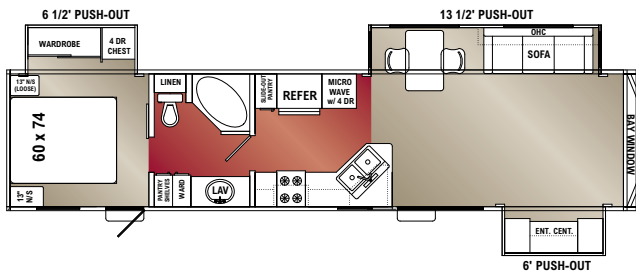

Park Model Homes

learn more at hylinetrailers.com

■ Tile ■ Carpet

HP 39FB

Standard Specifications

CONSTRUCTION

Heavy Duty Chassis Frame
5/8" Tongue & Groove Plywood Floor
16" Certified Truss Rafters
2" x 3" x 90" Sidelwalls @ 16 O.C.
Thermo- Pane vinyl Windows
Fire Extinguisher
30" Rear Door w/ Dead Bolt
GFI Protected Receptacles (Kitc. & Bath)
Water Line Shut-Offs
Bowed Front End
Flush Floor Slide-Outs
Detachable Hitch
Aluminum Floor Ducts
Triple 3 Siding
Hurricane Tie-Down Straps
R-7 Insulation Roof Floors & Sidelwalls
50 amp Service w/ Power Cord
16 Gal. Electric Water Heater
GFI Protected Outside Receptacles
Water Heater Bypass
Push Out slide Rooms
Sealed Plywood @ Entry Doors
Smooth Belly for Slide-Outs
2" x 4" Floor Joist
Thermo-Pane Patio Door
Smoke Detector
40,000 BTU Furnace
W /H Lighted Switch
Exterior Patio Light
3 Axles
Aluminum Floor Duct
6 Panel Interior Doors

LIVING ROOM

Raised Style Cabinet Doors
Curtain Package w/Pull Shades
Entertainment Center
Carpet w/ Upgrade Carpet Pad

1- TV Jack Entertainment Center
1-Phone Jack
Wainscot w/ Chair Rail
Hide-a-Bed
Swivel Glider Rocker
Light Package

KITCHEN

18 cu. ft. Refrigerator
Residential Linoleum Flooring
Countertop w/ Backsplash
Bone Composite Sink
30" Spacesaver Microwave
Solid Wood Dinette Table w/ 2 Chairs
Metal Drawer Guides w/ Rollers
Stile Built Cab. Fronts w/ Solid Wood Doors and Drawer Fronts
30" Gas Range
Adjustable Shelves
Valances w/ Pull Shade

BATHROOM

Residential Linoleum Flooring
Raised Style Cabinet Doors
1 pc. Fiberglass Tub
Oval Sink
Medicine Cabinet w/ Mirror
Residential Toilet
Power Vent
Valances w/Pull Shade

BEDROOM