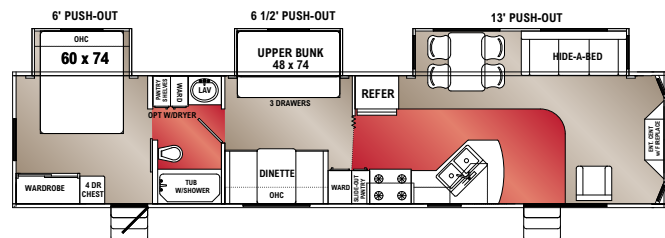

Park Model Homes

learn more at hylinetrailers.com

■ Tile ■ Carpet

HP 42FL

Standard Specifications

CONSTRUCTION

Heavy Duty Chassis Frame
5/8" Tongue & Groove Plywood Floor
16" Certified Truss Rafters
2" x 3" x 90" Sidelwalls @ 16 O.C.
Thermo- Pane vinyl Windows
Fire Extinguisher
30" Rear Door w/ Dead Bolt
GFI Protected Receptacles (Kitc. & Bath)
Water Line Shut-Offs
Bowed Front End
Flush Floor Slide-Outs
Detachable Hitch
Aluminum Floor Ducts
Triple 3 Siding
Hurricane Tie-Down Straps
R-7 Insulation Roof Floors & Sidelwalls
50 amp Service w/ Power Cord
16 Gal. Electric Water Heater
GFI Protected Outside Receptacles
Water Heater Bypass
Push Out slide Rooms
Sealed Plywood @ Entry Doors
Smooth Belly for Slide-Outs
2" x 4" Floor Joist
Thermo-Pane Patio Door
Smoke Detector
40,000 BTU Furnace
W /H Lighted Switch
Exterior Patio Light
3 Axles
Aluminum Floor Duct
6 Panel Interior Doors

LIVING ROOM

Raised Style Cabinet Doors
Curtain Package w/Pull Shades
Entertainment Center
Carpet w/ Upgrade Carpet Pad

1- TV Jack Entertainment Center
1-Phone Jack
Wainscot w/ Chair Rail
Hide-a-Bed
Swivel Glider Rocker
Light Package

KITCHEN

18 cu. ft. Refrigerator
Residential Linoleum Flooring
Countertop w/ Backsplash
Bone Composite Sink
30" Spacesaver Microwave
Solid Wood Dinette Table w/ 2 Chairs
Metal Drawer Guides w/ Rollers
Stile Built Cab. Fronts w/ Solid Wood Doors and Drawer Fronts
30" Gas Range
Adjustable Shelves
Valances w/ Pull Shade

BATHROOM

Residential Linoleum Flooring
Raised Style Cabinet Doors
1 pc. Fiberglass Tub
Oval Sink
Medicine Cabinet w/ Mirror
Residential Toilet
Power Vent
Valances w/Pull Shade

BEDROOM