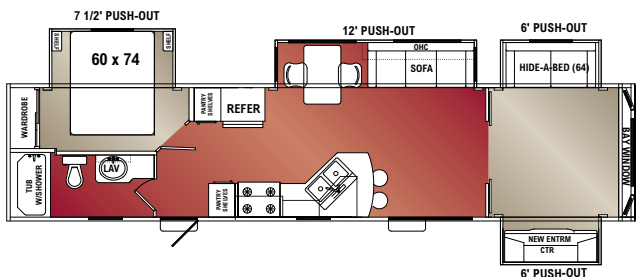

Park Model Homes

learn more at hylinetrailers.com

■ Tile ■ Carpet

HP 39FD

Standard Specifications

CONSTRUCTION

Heavy Duty Chassis Frame
5/8" Tongue & Groove Plywood Floor
16" Certified Truss Rafters
2" x 3" x 90" Sidelwalls @ 16 O.C.
Thermo- Pane vinyl Windows
Fire Extinguisher
30" Rear Door w/ Dead Bolt
GFI Protected Receptacles (Kitc. & Bath)
Water Line Shut-Offs
Bowed Front End
Flush Floor Slide-Outs
Detachable Hitch
Aluminum Floor Ducts
Triple 3 Siding
Hurricane Tie-Down Straps
R-7 Insulation Roof Floors & Sidelwalls
50 amp Service w/ Power Cord
16 Gal. Electric Water Heater
GFI Protected Outside Receptacles
Water Heater Bypass
Push Out slide Rooms
Sealed Plywood @ Entry Doors
Smooth Belly for Slide-Outs
2" x 4" Floor Joist
Thermo-Pane Patio Door
Smoke Detector
40,000 BTU Furnace
W /H Lighted Switch
Exterior Patio Light
3 Axles
Aluminum Floor Duct
6 Panel Interior Doors

LIVING ROOM

Raised Style Cabinet Doors
Curtain Package w/Pull Shades
Entertainment Center
Carpet w/ Upgrade Carpet Pad

1- TV Jack Entertainment Center
1-Phone Jack
Wainscot w/ Chair Rail
Hide-a-Bed
Swivel Glider Rocker
Light Package

KITCHEN

18 cu. ft. Refrigerator
Residential Linoleum Flooring
Countertop w/ Backsplash
Bone Composite Sink
30" Spacesaver Microwave
Solid Wood Dinette Table w/ 2 Chairs
Metal Drawer Guides w/ Rollers
Stile Built Cab. Fronts w/ Solid Wood Doors and Drawer Fronts
30" Gas Range
Adjustable Shelves
Valances w/ Pull Shade

BATHROOM

Residential Linoleum Flooring
Raised Style Cabinet Doors
1 pc. Fiberglass Tub
Oval Sink
Medicine Cabinet w/ Mirror
Residential Toilet
Power Vent
Valances w/Pull Shade

BEDROOM