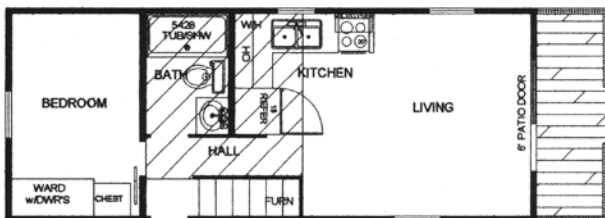

33'

Standard Specifications

CONSTRUCTION

Heavy Duty Chassis
Framed 5/8" Tongue & Groove Plywood Floor
5/12 Pitch Roof w/ Certified Truss Rafters
2" x 4" x 90" Sidewalls @ 16 D.C.
R-11 Insulation (Roof & Sidewalls)
R-22 Insulation (Floor)
24" Rear Door w/ Dead Bolt
GFI Protected Receptacles (Kitc. & Bath)
Exterior Patio Light
Water Line Shut-Offs
Pine (Luan) Wall Paneling
Detachable Hitch
Insulated Floor Duct
Upgrade Shingles
Hurricane Tie-Down Straps (3)
50 amp Service w/ Power Cord
Fire Extinguisher
40,000 BTU Furnace w/ Elec. Ign.
GFI Protected Exterior Receptacles
Water Heater Bypass
Solid Wood Interior Doors
Carpet in Loft / Stairs (W/A)
2" x 6" Floor Joist
Metal Underbelly
Cedar Lap Siding
Thermo-Pane Windows (Sand)
Thermo-Pane Patio Door (W A)
Smoke Detector
20 gal. Electric Water Heater
Ice Shield w/ Felt Paper Roof
3 Axles (W/A)
Sealed Plywood @ Entry Doors

LIVING ROOM

Pine Cabinet Fronts
Valances w/ Mini-Blinds
Wood-Grain Look Linoleum Flooring
1 - TV Jack / 1 - Cable Jack
Hide-a-Bed

KITCHEN

Wood-Grain Look Linoleum Flooring
Pine Cabinet Fronts
Countertop w/ Backsplash
15 cu. ft. Refrigerator
Stainless Steel Sink
Valances w/ Mini-Blinds
20 in. Gas Range w/ Oven
Metal Drawer Guides w/ Rollers
Wood Dinette Table w/2 Chairs

BATHROOM

Wood-Grain Look Linoleum Flooring
Pine Cabinets Fronts
Power Vent w/ Light
1 pc. Tub / Shower (Fiberglass)
Oval Sink
Valances w/ Mini-Blinds
Residential Toilet
Mirror w/ Pine Trim

BEDROOM (WA)

Pine Cabinet Fronts
Wood Panel Wardrobe Doors w/Drawers (W/A)
Wood-Grain Look Linoleum Flooring
Egress Window
Beds per Floorplan (W/A)
Valances w/ Mini-Blinds

W/A = Where Applicable

Options