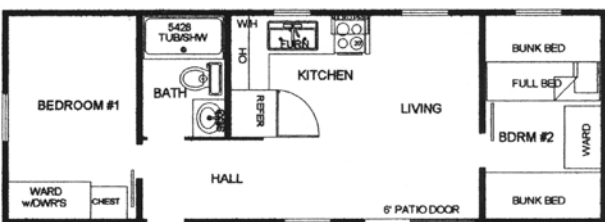

33' (2 BR)

Standard Specifications

CONSTRUCTION

Heavy Duty Chassis
Framed 5/8" Tongue & Groove Plywood Floor
5/12 Pitch Roof w/ Certified Truss Rafters
2" x 4" x 90" Sidewalls @ 16 D.C.
R-11 Insulation (Roof & Sidewalls)
R-22 Insulation (Floor)
24" Rear Door w/ Dead Bolt
GFI Protected Receptacles (Kitc. & Bath)
Exterior Patio Light
Water Line Shut-Offs
Pine (Luan) Wall Paneling
Detachable Hitch
Insulated Floor Duct
Upgrade Shingles
Hurricane Tie-Down Straps (3)
50 amp Service w/ Power Cord
Fire Extinguisher
40,000 BTU Furnace w/ Elec. Ign.
GFI Protected Exterior Receptacles
Water Heater Bypass
Solid Wood Interior Doors
Carpet in Loft / Stairs (W/A)
2" x 6" Floor Joist
Metal Underbelly
Cedar Lap Siding
Thermo-Pane Windows (Sand)
Thermo-Pane Patio Door (W A)
Smoke Detector
20 gal. Electric Water Heater
Ice Shield w/ Felt Paper Roof
3 Axles (W/A)
Sealed Plywood @ Entry Doors

LIVING ROOM

Pine Cabinet Fronts
Valances w/ Mini-Blinds
Wood-Grain Look Linoleum Flooring
1 - TV Jack / 1 - Cable Jack
Hide-a-Bed

KITCHEN

Wood-Grain Look Linoleum Flooring
Pine Cabinet Fronts
Countertop w/ Backsplash
15 cu. ft. Refrigerator
Stainless Steel Sink
Valances w/ Mini-Blinds
20 in. Gas Range w/ Oven
Metal Drawer Guides w/ Rollers
Wood Dinette Table w/2 Chairs

BATHROOM

Wood-Grain Look Linoleum Flooring
Pine Cabinets Fronts
Power Vent w/ Light
1 pc. Tub / Shower (Fiberglass)
Oval Sink
Valances w/ Mini-Blinds
Residential Toilet
Mirror w/ Pine Trim

BEDROOM (WA)

Pine Cabinet Fronts
Wood Panel Wardrobe Doors w/Drawers (W/A)
Wood-Grain Look Linoleum Flooring
Egress Window
Beds per Floorplan (W/A)
Valances w/ Mini-Blinds

W/A = Where Applicable

Options

Metal Roof	Skylight in Bathroom	20 in. Refrigerator
Shutters All Around	56,000 BTU Furnace	Glider Recliner
Ceiling Fan with Light Kit	Prep for A/C	Cedar Log
Washer/Dryer Prep	Electric Fireplace	Ceiling Fan
Dormer Windows	15000 BTU A/C	Marine Stool w/Holding Tanks

21674 Beck Drive | Elkhart, IN 46516
574.294.1112 | Fax 574.293.4672
www.hylinetrailers.com