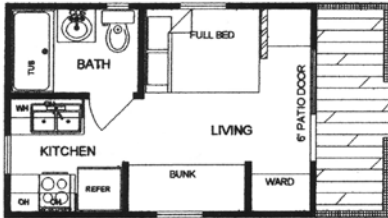

21'

Standard Specifications

CONSTRUCTION

Heavy Duty Chassis
Framed 5/8" Tongue & Groove Plywood Floor
5/12 Pitch Roof w/ Certified Truss Rafters
2" x 4" x 90" Sidewalls @ 16 D.C.
R-11 Insulation (Roof & Sidewalls)
R-22 Insulation (Floor)
24" Rear Door w/ Dead Bolt
GFI Protected Receptacles (Kitc. & Bath)
Exterior Patio Light
Water Line Shut-Offs
Pine (Luan) Wall Paneling
Detachable Hitch
Insulated Floor Duct
Upgrade Shingles
Hurricane Tie-Down Straps (3)
50 amp Service w/ Power Cord
Fire Extinguisher
40,000 BTU Furnace w/ Elec. Ign.
GFI Protected Exterior Receptacles
Water Heater Bypass
Solid Wood Interior Doors
Carpet in Loft / Stairs (W/A)
2" x 6" Floor Joist
Metal Underbelly
Cedar Lap Siding
Thermo-Pane Windows (Sand)
Thermo-Pane Patio Door (W A)
Smoke Detector
20 gal. Electric Water Heater
Ice Shield w/ Felt Paper Roof
3 Axles (W/A)
Sealed Plywood @ Entry Doors

LIVING ROOM

Pine Cabinet Fronts
Valances w/ Mini-Blinds
Wood-Grain Look Linoleum Flooring
1 - TV Jack / 1 - Cable Jack
Hide-a-Bed

KITCHEN

Wood-Grain Look Linoleum Flooring
Pine Cabinet Fronts
Countertop w/ Backsplash
15 cu. ft. Refrigerator
Stainless Steel Sink
Valances w/ Mini-Blinds
20 in. Gas Range w/ Oven
Metal Drawer Guides w/ Rollers
Wood Dinette Table w/2 Chairs

BATHROOM

Wood-Grain Look Linoleum Flooring
Pine Cabinets Fronts
Power Vent w/ Light
1 pc. Tub / Shower (Fiberglass)
Oval Sink
Valances w/ Mini-Blinds
Residential Toilet
Mirror w/ Pine Trim

BEDROOM (WA)

Pine Cabinet Fronts
Wood Panel Wardrobe Doors w/Drawers (W/A)
Wood-Grain Look Linoleum Flooring
Egress Window
Beds per Floorplan (W/A)
Valances w/ Mini-Blinds

W/A = Where Applicable

Options