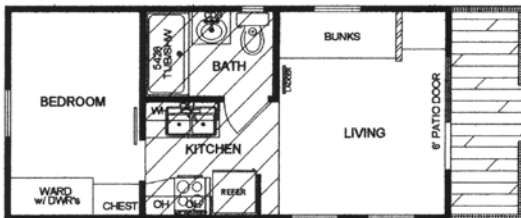

28' 3"

Standard Specifications

CONSTRUCTION

Heavy Duty Chassis
Framed 5/8" Tongue & Groove Plywood Floor
5/12 Pitch Roof w/ Certified Truss Rafters
2" x 4" x 90" Sidewalls @ 16 D.C.
R-11 Insulation (Roof & Sidewalls)
R-22 Insulation (Floor)
24" Rear Door w/ Dead Bolt
GFI Protected Receptacles (Kitc. & Bath)
Exterior Patio Light
Water Line Shut-Offs
Pine (Luan) Wall Paneling
Detachable Hitch
Insulated Floor Duct
Upgrade Shingles
Hurricane Tie-Down Straps (3)
50 amp Service w/ Power Cord
Fire Extinguisher
40,000 BTU Furnace w/ Elec. Ign.
GFI Protected Exterior Receptacles
Water Heater Bypass
Solid Wood Interior Doors
Carpet in Loft / Stairs (W/A)
2" x 6" Floor Joist
Metal Underbelly
Cedar Lap Siding
Thermo-Pane Windows (Sand)
Thermo-Pane Patio Door (W A)
Smoke Detector
20 gal. Electric Water Heater
Ice Shield w/ Felt Paper Roof
3 Axles (W/A)
Sealed Plywood @ Entry Doors

LIVING ROOM

Pine Cabinet Fronts
Valances w/ Mini-Blinds
Wood-Grain Look Linoleum Flooring
1 - TV Jack / 1 - Cable Jack
Hide-a-Bed

KITCHEN

Wood-Grain Look Linoleum Flooring
Pine Cabinet Fronts
Countertop w/ Backsplash
15 cu. ft. Refrigerator
Stainless Steel Sink
Valances w/ Mini-Blinds
20 in. Gas Range w/ Oven
Metal Drawer Guides w/ Rollers
Wood Dinette Table w/2 Chairs

BATHROOM

Wood-Grain Look Linoleum Flooring
Pine Cabinets Fronts
Power Vent w/ Light
1 pc. Tub / Shower (Fiberglass)
Oval Sink
Valances w/ Mini-Blinds
Residential Toilet
Mirror w/ Pine Trim

BEDROOM (WA)

Pine Cabinet Fronts
Wood Panel Wardrobe Doors w/Drawers (W/A)
Wood-Grain Look Linoleum Flooring
Egress Window
Beds per Floorplan (W/A)
Valances w/ Mini-Blinds

W/A = Where Applicable

Options