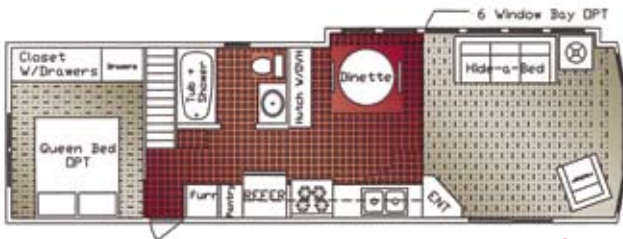

Hy-Line GREAT ESCAPE

12' Wide
Park Model
Homes

learn more at
hylinetrailers.com

■ Tile ■ Carpet

W 36FL