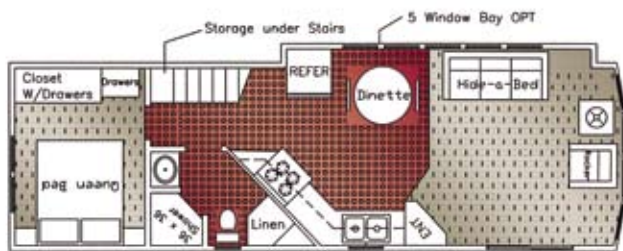

Hy-Line GREAT ESCAPE

12' Wide
Park Model
Homes

learn more at
hylinetrailers.com

■ Tile ■ Carpet

W 36AK

Options

Wood Plank Floor
Extra Patio Doors
Stainless Steel Appliances
Metal Underbelly
20 cu. ft. SXS Refer
Ceramic Floor
15000 BTU A/C

Standard Specifications

CONSTRUCTION

Heavy Duty Chassis Frame
3/4" Tongue & Groove Plywood Floor
5/12 Pitch Roof w/Certified Truss Rafters
2" x 4" x 90" Sidelwalls @ 16 O.C.
R-22 Insulation (Roof & Floor) R-11 (Sidelwalls)
30" Residential Rear Door w/Screen
GFI Protected Receptacles (Kitc. & Bath)
Exterior Patio Light & 1-Rear Door
Water Line Shut-Offs
3 Window Front Bay w/3 Traps
Ice Shield w/Felt Paper Roof
Solid Wood Cove, Chair-rail & Cabinet Trim

Energy Efficient Ventilated Soffit Overhangs

Detachable Hitch
Insulated Floor Ducts

Upgrade Shingles
Hurricane Tie-Down Straps (3)
50 amp Service w/ Power Cord

Fire Extinguisher
40,000 BTU Furnace
GFI Protected Exterior Receptacle

Water Heater Bypass
Decorative Wallboard
Carpet in Loft (W/A)

Air & Heat Ducted Loft (W/A)
Shutters (DS)
Dormer Windows (Per Floorplan)

2" x 6" Floor Joists
Vinyl Siding
Thermo-Pane Windows (White)

Thermo-Pane Patio Door
Smoke Detector
20 Gal. Electric W/H

W/H Lighted Switch
3 Axles (W/A)
Laminate Window Sills
12" Overhang (Front & Rear)
Sealed Plywood @ Entry Doors

LIVING ROOM

Solid Raised Panel Cabinet Doors w/ Wood Styles

Curtain Package w/Wood-Flax Mini Blinds

Entertainment Center
Solid Wood End Table w/Lamp
Carpet w/ Upgrade Carpet Pad

1- TV Jack
1-Phone Jack
AM/FM/CD Stereo w/Speakers
Upgrade Hide-a-Bed
Residential Chair
Deluxe Light Package
Ceiling Fan w/Light Kit

KITCHEN