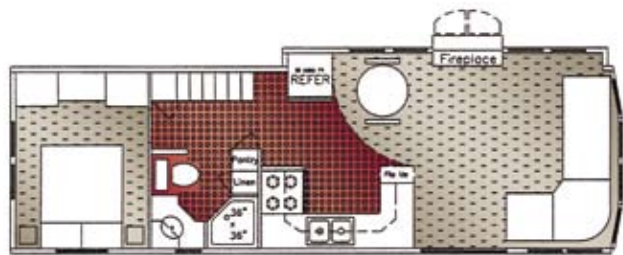

Hy-Line GREAT ESCAPE

12' Wide
Park Model
Homes

learn more at
hylinetrailers.com

■ Tile ■ Carpet

W 36FL FP

Options

Wood Plank Floor
Extra Patio Doors
Stainless Steel Appliances
Metal Underbelly
20 cu. ft. SXS Refer
Ceramic Floor
15000 BTU A/C

Standard Specifications

CONSTRUCTION

Heavy Duty Chassis Frame
3/4" Tongue & Groove Plywood Floor
5/12 Pitch Roof w/Certified Truss Rafters
2" x 4" x 90" Sidelwalls @ 16 O.C.
R-22 Insulation (Roof & Floor) R-11 (Sidelwalls)
30" Residential Rear Door w/Screen
GFI Protected Receptacles (Kitc. & Bath)
Exterior Patio Light & 1-Rear Door
Water Line Shut-Offs
3 Window Front Bay w/3 Traps
Ice Shield w/Felt Paper Roof
Solid Wood Cove, Chair-rail & Cabinet Trim

Energy Efficient Ventilated Soffit Overhangs

Detachable Hitch
Insulated Floor Ducts

Upgrade Shingles
Hurricane Tie-Down Straps (3)
50 amp Service w/ Power Cord

Fire Extinguisher
40,000 BTU Furnace
GFI Protected Exterior Receptacle

Water Heater Bypass
Decorative Wallboard
Carpet in Loft (W/A)

Air & Heat Ducted Loft (W/A)
Shutters (DS)
Dormer Windows (Per Floorplan)

2" x 6" Floor Joists
Vinyl Siding
Thermo-Pane Windows (White)

Thermo-Pane Patio Door
Smoke Detector
20 Gal. Electric W/H

W/H Lighted Switch
3 Axles (W/A)
Laminate Window Sills
12" Overhang (Front & Rear)
Sealed Plywood @ Entry Doors

LIVING ROOM

Solid Raised Panel Cabinet Doors w/ Wood Styles

Curtain Package w/Wood-Flax Mini Blinds

Entertainment Center
Solid Wood End Table w/Lamp
Carpet w/ Upgrade Carpet Pad

1- TV Jack
1-Phone Jack
AM/FM/CD Stereo w/Speakers
Upgrade Hide-a-Bed
Residential Chair
Deluxe Light Package
Ceiling Fan w/Light Kit

KITCHEN